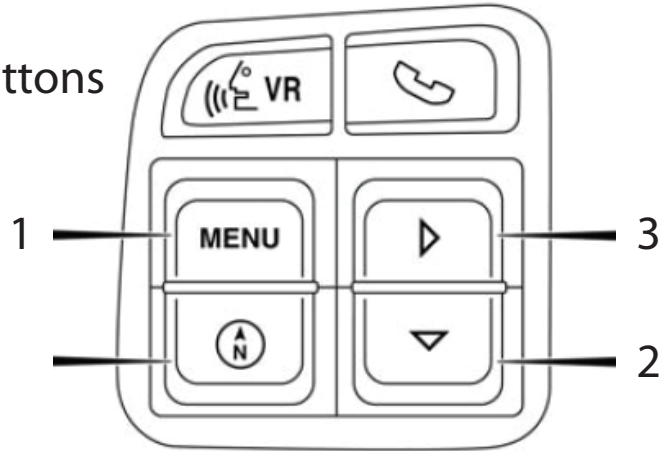

Jeep RAP System Alpine Restyle System Shut off with the doors removed

Instrument Cluster Display Control Buttons

1) Press the menu button until the cluster displays

(PERSONAL SETTINGS)

2) Press the down button until the cluster displays

(KEY - OFF POWER DELAY)

3) Press the right arrow button to select (OFF)

The Alpine Restyle System will now turn off when the Jeep's ignition is turned off