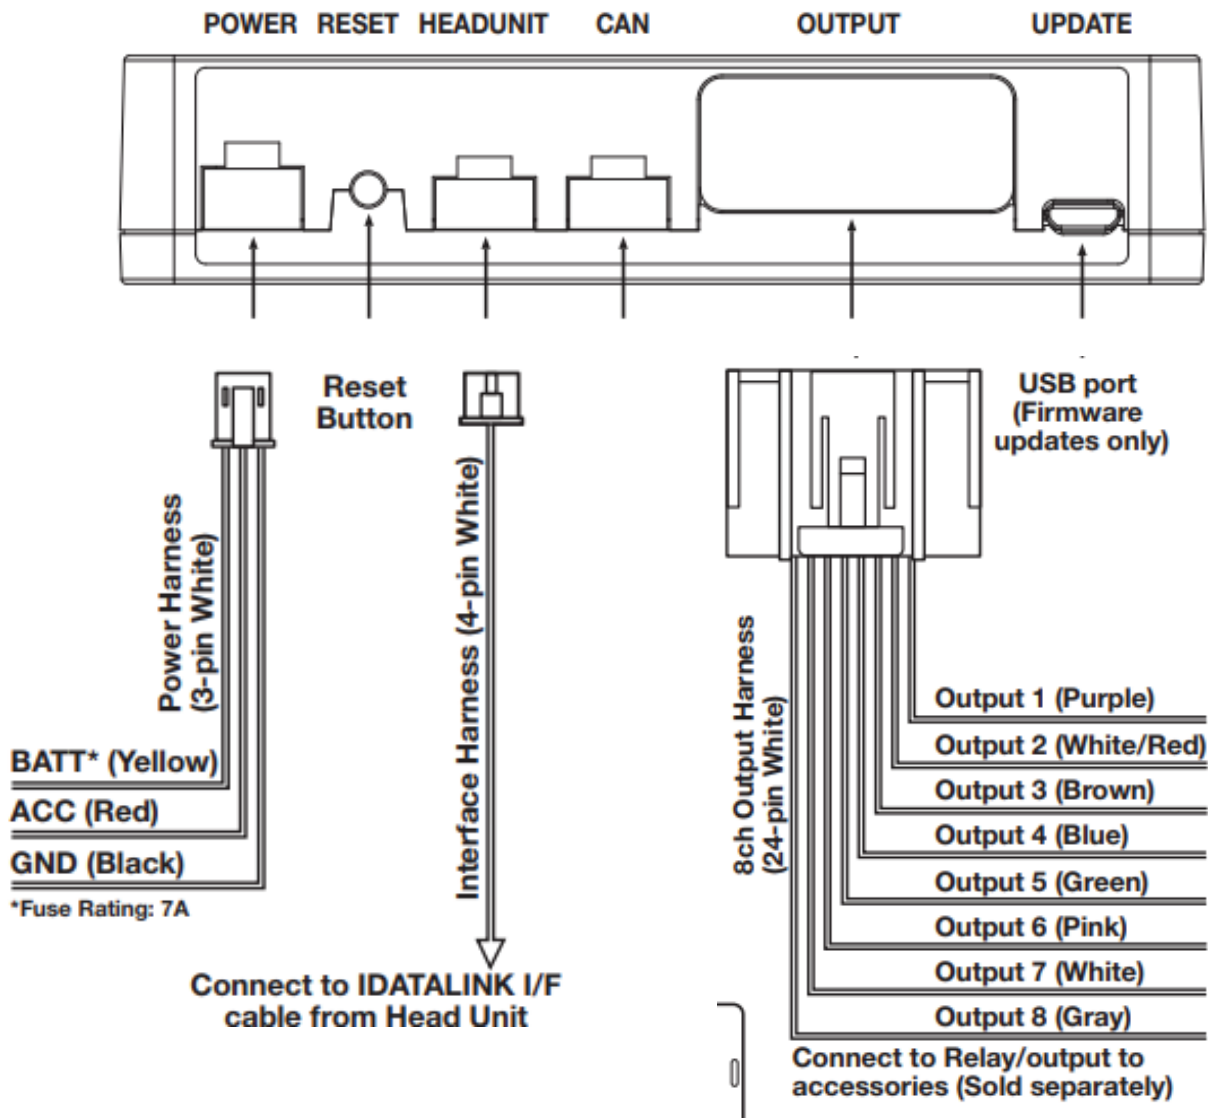

KAC-001 Connection With NO Maestro Module

Full functionality of the KAC-001 is retained when installing with a compatible Alpine head unit without a Maestro Module

Document Illustrated and Approved By: ROBERT RUCKER
 Date: 03/10/2020
 Technical Support
 Alpine Electronics of America, Inc.
 1-800-TECH-101

Additional Specifications:
 N/A

Circuit Profile
 N/A